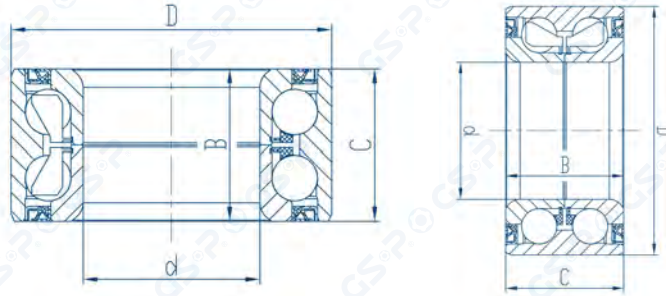

Bearing Kits

Basic Dimension Table GSP to Dimension.....

ID	GSP Ref.	BASIC DIMENSIONS(mm)				ABS
		d	D	B	C	
1	GK0001	42	75	37	37	
2	GK0003	41	68	40	35	
3	GK0005	41	68	40	35	
4	GK0006	42	76	39	39	
5	GK0007	39	74.06	36	34	
6	GK0008	42	76	39	39	
7	GK0009	42	80	45	45	
8	GK00X11	38.1	70	37	37	
9	GK00X13	45.242/38	73.431/63	19.812/17	15.748/13.5	
10	GK00X14	42	80.03	42	42	
11	GK00X15	35	68	37	37	
12	GK00X18	42	75	37	37	
13	GK00X2	35	65	20.7	17	
14	GK00X21	B/40	62/68	18/19	14/14.5	
15	GK00X22	42	78	40	40	
16	GK00X24	45.242	77.788	19.842	15.08	
17	GK00X26	44.987	79.975	26	22	
18	GK00X4	54	92	50	50	48
19	GK00X41	35	64	37	37	
20	GK00X44	21.43/34.925	50.005/65.088	18.288/18.288	13.97/13.97	
21	GK00X53	40	80	36	34	
22	GK00X55	40	80	36	34	
23	GK00X56	45	84	39	39	
24	GK00X58	40	80	40	40	
25	GK00X59	41	68	40	35	
26	GK00X6	50	92	50	50	48
27	GK00X60	30/40	62/75	20/26	17/20.5	
28	GK00X61	43/45	82	37	37	
29	GK00X62	43	82	45	45	
30	GK00X64	25	55	43	43	
31	GK00X65	40.988	67.975	18	13.5	
32	GK00X67	30	63	42	42	
33	GK00X69	47.98	86	42	40	48
34	GK00X7	25	62	48	48	
35	GK00X70	25	52	37	37	
36	GK00X71	17.462/26.988	39.878/50.292	14.605/14.732	10.668/10.668	
37	GK00X8	17.462/26.988	39.878/50.292	14.605/14.732	10.668/10.668	
38	GK00X9	43	79	41	38	
39	GK0528	17.462/29	39.878/50.292	14.605/14.732	10.668/10.668	
40	GK0528A	17.462/29	39.878/50.292	14.605/14.732	10.668/10.668	
41	GK0529	17.462/29	39.878/50.292	14.605/14.732	10.668/10.668	
42	GK0529A	17.462/29	39.878/50.292	14.605/14.732	10.668/10.668	
43	GK0542	19.05/29	45.237/50.292	16.637/14.732	12.065/10.668	
44	GK0559A	30	60.03	37	37	
45	GK0687	34.988	59.974	18.461	11.938	
46	GK0756	17.462/31.75	39.878/59.131	14.605/16.764	10.668/11.811	
47	GK0757	45	84	39	39	
48	GK0882	35	72	33	33	
49	GK0915	42	82	36	36	
50	GK0941	19.05/31.75	45.237/59.131	16.637/16.764	12.065/11.811	
51	GK0961	25	52	37	37