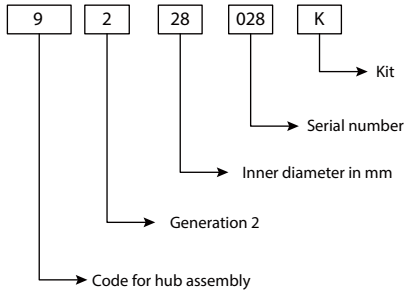

Explanation of GSP Hub assembly number code

Example: 9228028K