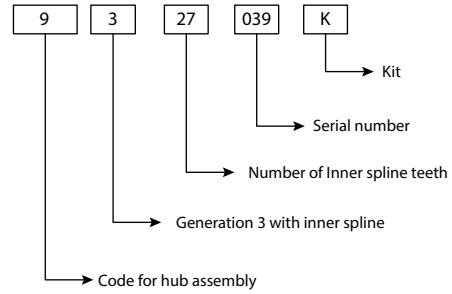

Explanation of GSP Hub assembly number code

Example: 9327039K