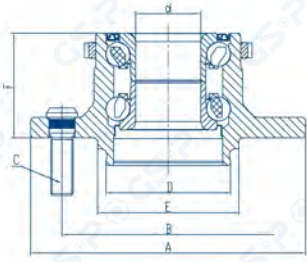

Hub Assemblies

Basic Dimension Table GSP to Dimension.....

ID	GSP Ref.	BASIC DIMENSIONS(mm)					TEETH / d	ABS
		A	B	C	D	F		
1	9225003	133	107.95	M14x1.5(5)	60	54	25	44
2	9225003K	133	107.95	M14x1.5(5)	60	54	25	44
3	9225009	128	108	M12x1.25(4)	65	42	25	29
4	9225009A	128	108	M12x1.25(4)	65	42	25	29
5	9225009K	128	108	M12x1.25(4)	65	42	25	29
6	9225010	129	108	M12x1.25(4)	65	42	25	48
7	9225011	129	107.95	M12X1.25(4)	71	42	25	48
8	9225011K	129	107.95	M12X1.25(4)	71	42	25	48
9	9225012	129	107.95	M12X1.25(4)	65	42	25	29
10	9225012K	129	107.95	M12x1.25(4)	65	42	25	29
11	9225013	129	108	M12x1.25(4)	65	42	25	29
12	9225013K	129	108	M12x1.25(4)	65	42	25	29
13	9225014	129	107.95	M12X1.25(4)	65	42	25	48
14	9225014K	129	107.95	M12X1.25(4)	65	42	25	48
15	9225015	133	100	M12x1.5(4)	60	54	25	44
16	9225015K	133	100	M12x1.5(4)	60	54	25	44
17	9225020	133	100	M12x1.5(4)		54	25	
18	9225020K	133	100	M12x1.5(4)		54	25	
19	9225026	133	100	M12x1.5(4)	60	54	25	26
20	9225026K	133	100	M12x1.5(4)	60	54	25	26
21	9225027	133	100	M12x1.5(4)	60	54	25	44
22	9225027K	133	100	M12x1.5(4)	60	54	25	44
23	9225030	133	100	M12x1.5(4)	60	54	25	44
24	9225030K	133	100	M12x1.5(4)	60	54	25	44
25	9225034	133	107.95	M14x1.5(5)	60	54	25	30
26	9225034K	133	107.95	M14x1.5(5)	60	54	25	30
27	9225035	133	107.95	M14x1.5(5)	60	54	25	44
28	9225035K	133	107.95	M14x1.5(5)	60	54	25	44
29	9225036	133	107.95	M14x1.5(5)	60	54.2	25	44
30	9225036K	133	107.95	M14x1.5(5)	60	54.2	25	44
31	9225037	128	108	M12x1.25(4)	65	42	25	29
32	9225037K	128	108	M12x1.25(4)	65	42	25	29
33	9225043	129	108	M12x1.25(4)	65	42	25	48
34	9225043K	129	108	M12x1.25(4)	65	42	25	48
35	9228004	125.5	100	M12x1.5(4S)	56	56.5	28	
36	9228005	135.2	100	M12x1.5(5S)	56.9	59	28	40
37	9228006					52	28	
38	9228006K					52	28	
39	9228009	141	100	M12x1.5(4S)		57	28	
40	9228011	135.2	100	M12x1.5(5S)	56.9	59	28	
41	9228013	135	100	M12x1.5(5S)	56.9	57.5	28	
42	9228015	133.8	100	M12x1.5(4S)	56	49.5	28	
43	9228016	135.3	100	M12X1.5(5S)	56.9	49.4	28	40
44	9228018	139	114.3	M12x1.5(4S)	67	50.5	28	
45	9228018K	139	114.3	M12x1.5(4S)	67	50.5	28	
46	9228020	125.5	100	M12x1.5(4S)	56	56.5	28	
47	9228020K	125.5	100	M12x1.5(4S)	56	56.5	28	
48	9228026	129.8	100	M12x1.25(4S)	54	49.5	28	42
49	9228026K	129.8	100	M12x1.25(4S)	54	49.5	28	42
50	9228027	129.8	100	M12x1.25(4S)	54	49.5	28	
51	9228027K	129.8	100	M12x1.25(4S)	54	49.5	28