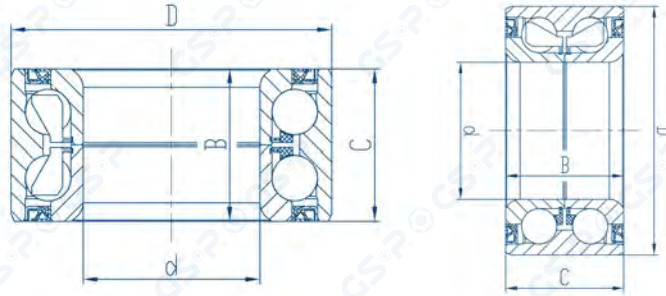

Bearing Kits

Basic Dimension Table GSP to Dimension.....

ID	GSP Ref.	BASIC DIMENSIONS(mm)				ABS
		d	D	B	C	
103	GK1950	40	74	40	40	
104	GK1970	40	80	36	34	
105	GK1971	35	72	22	17	
106	GK1972A	35	72	17	17	
107	GK1978	40.988	67.975	18	13.5	
108	GK1999	42	76	38	35	
109	GK3205	40.988/45.242	67.975/77.788	18/19.842	13.5/15.08	
110	GK3217	17.462/27	39.878/49	14.605/15	10.668/11.4	
111	GK3219	41	68	40	35	
112	GK3220	35	80	26	21	
113	GK3235	42	72	38	35	
114	GK3236	38	65	52	48	
115	GK3237	43	82	45	45	
116	GK3245	38	73	40	40	
117	GK3246	43	79	41	38	
118	GK3255	17.462/29	39.878/50.292	14.605/14.732	10.668/10.668	
119	GK3257	39	72	37	37	
120	GK3284A	45.242/38	73.431/63	19.812/17	15.748/13.5	
121	GK3309	40	74	36	34	
122	GK3325	40	80	45	44	
123	GK3400	49	88	46	46	
124	GK3406	45	80	45	45	
125	GK3406A	45	80	45	45	
126	GK3406B	45	80	45	45	
127	GK3406C	45	80	45	45	
128	GK3417	50	80	20	15.5	
129	GK3420	45.242	77.788	19.842	15.08	
130	GK3421	45.242	77.788	19.842	15.08	
131	GK3423	44	82.5	37	37	
132	GK3427	43/45	85	37	37	
133	GK3427A	43/45	85	37	37	
134	GK3428	55	90	23	17.5	
135	GK3429	40/30	68/55	19/17	14.5/13	
136	GK3430	30/40	62/75	20/26	17/20.5	
137	GK3434	25/41.275	52/73.431	22/19.812	18/14.732	
138	GK3435	49	84	48	48	
139	GK3443	40	80	36	34	
140	GK3446	39	72.06	37	37	
141	GK3455	40	74	40	40	
142	GK3455A	40	74	40	40	
143	GK3475	55/50	90/90	23/23	17.5/19	
144	GK3490	45	84.06	39	39	
145	GK3490A	45	84.02	39	39	
146	GK3492	40	84.05	38.8	39.8	44
147	GK3495	40	84	38	38	
148	GK3496	35	65	35	35	
149	GK3499	42	75	37	37	
150	GK3500	49	84	48	48	
151	GK3501	45.3	80	48	48	
152	GK3519	19.05/29	45.237/50.292	16.637/14.732	12.065/10.668	
153	GK3520	42	75.05	37	37