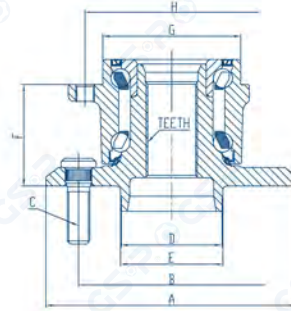

Hub Assemblies

Basic Dimension Table GSP to Dimension.....

ID	GSP Ref.	BASIC DIMENSIONS(mm)					TEETH / d	ABS
		A	B	C	D	F		
1	9225003	133	107.95	M14x1.5(5)	60	54	25	44
2	9225003K	133	107.95	M14x1.5(5)	60	54	25	44
3	9225009	128	108	M12x1.25(4)	65	42	25	29
4	9225009A	128	108	M12x1.25(4)	65	42	25	29
5	9225009K	128	108	M12x1.25(4)	65	42	25	29
6	9225010	129	108	M12x1.25(4)	65	42	25	48
7	9225011	129	107.95	M12X1.25(4)	71	42	25	48
8	9225011K	129	107.95	M12X1.25(4)	71	42	25	48
9	9225012	129	107.95	M12X1.25(4)	65	42	25	29
10	9225012K	129	107.95	M12x1.25(4)	65	42	25	29
11	9225013	129	108	M12x1.25(4)	65	42	25	29
12	9225013K	129	108	M12x1.25(4)	65	42	25	29
13	9225014	129	107.95	M12X1.25(4)	65	42	25	48
14	9225014K	129	107.95	M12X1.25(4)	65	42	25	48
15	9225015	133	100	M12x1.5(4)	60	54	25	44
16	9225015K	133	100	M12x1.5(4)	60	54	25	44
17	9225020	133	100	M12x1.5(4)		54	25	
18	9225020K	133	100	M12x1.5(4)		54	25	
19	9225026	133	100	M12x1.5(4)	60	54	25	26
20	9225026K	133	100	M12x1.5(4)	60	54	25	26
21	9225027	133	100	M12x1.5(4)	60	54	25	44
22	9225027K	133	100	M12x1.5(4)	60	54	25	44
23	9225030	133	100	M12x1.5(4)	60	54	25	44
24	9225030K	133	100	M12x1.5(4)	60	54	25	44
25	9225034	133	107.95	M14x1.5(5)	60	54	25	30
26	9225034K	133	107.95	M14x1.5(5)	60	54	25	30
27	9225035	133	107.95	M14x1.5(5)	60	54	25	44
28	9225035K	133	107.95	M14x1.5(5)	60	54	25	44
29	9225036	133	107.95	M14x1.5(5)	60	54.2	25	44
30	9225036K	133	107.95	M14x1.5(5)	60	54.2	25	44
31	9225037	128	108	M12x1.25(4)	65	42	25	29
32	9225037K	128	108	M12x1.25(4)	65	42	25	29
33	9225043	129	108	M12x1.25(4)	65	42	25	48
34	9225043K	129	108	M12x1.25(4)	65	42	25	48
35	9228004	125.5	100	M12x1.5(4S)	56	56.5	28	
36	9228005	135.2	100	M12x1.5(5S)	56.9	59	28	40
37	9228006					52	28	
38	9228006K					52	28	
39	9228009	141	100	M12x1.5(4S)		57	28	
40	9228011	135.2	100	M12x1.5(5S)	56.9	59	28	
41	9228013	135	100	M12x1.5(5S)	56.9	57.5	28	
42	9228015	133.8	100	M12x1.5(4S)	56	49.5	28	
43	9228016	135.3	100	M12X1.5(5S)	56.9	49.4	28	40
44	9228018	139	114.3	M12x1.5(4S)	67	50.5	28	
45	9228018K	139	114.3	M12x1.5(4S)	67	50.5	28	
46	9228020	125.5	100	M12x1.5(4S)	56	56.5	28	
47	9228020K	125.5	100	M12x1.5(4S)	56	56.5	28	
48	9228026	129.8	100	M12x1.25(4S)	54	49.5	28	42
49	9228026K	129.8	100	M12x1.25(4S)	54	49.5	28	42
50	9228027	129.8	100	M12x1.25(4S)	54	49.5	28	
51	9228027K	129.8	100	M12x1.25(4S)	54	49.5	28