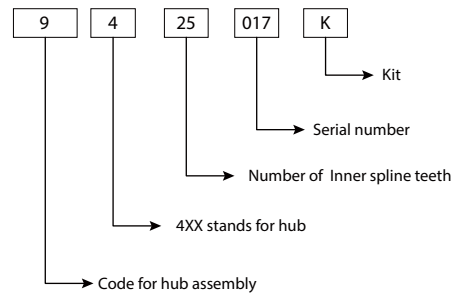

Example: 9425017K

Explanation of GSP Hub assembly number code

Example: 9499032K

Explanation of GSP Hub assembly number code

Example: 9500001K

GENERAL INDEX

Vehicle Index	page.I-V
Hub Assemblies Basic Dimension Table-GSP to Dimension...	page.001-025
Hub Assemblies Contents of Complete Kits	page.026-032
BraKe Disc Basic Dimension Table-GSP to Dimension ...	page.033-033
BraKe Disc Contents of Complete Kits.....	page.034-034
Drive Shaft Basic Dimension Table-GSP to Dimension ...	page.035-035
Drive Shaft Contents of Complete Kits	page.036-036
Stub Axle Basic Dimension Table-GSP to Dimension	page.037-037
Stub Axle Contents of Complete Kits	page.038-038
Bearing Kits Basic Dimension Table-GSP to Dimension...	page.039-045
Bearing Kits Contents of Complete Kits.....	page.046-051
Application	page.052-247
Cross References List And Photo	page.248-382