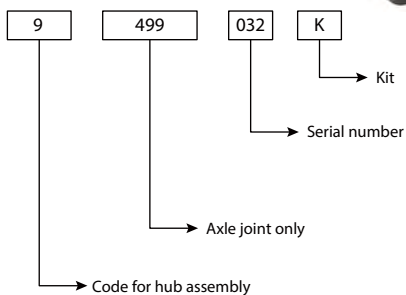

Explanation of GSP Hub assembly number code

Example: 9228028K

Explanation of GSP Hub assembly number code

Example: 9327039K

Explanation of GSP Hub assembly number code

Example: 940053K

Explanation of GSP Hub assembly number code

Example: 9425017K

Explanation of GSP Hub assembly number code

Example: 9499032K

Explanation of GSP Hub assembly number code

Example: 9500001K

GENERAL INDEX

Vehicle Index	page.I-V
Hub Assemblies Basic Dimension Table-GSP to Dimension...	page.001-025
Hub Assemblies Contents of Complete Kits	page.026-032
BraKe Disc Basic Dimension Table-GSP to Dimension ...	page.033-033
BraKe Disc Contents of Complete Kits.....	page.034-034
Drive Shaft Basic Dimension Table-GSP to Dimension ...	page.035-035
Drive Shaft Contents of Complete Kits	page.036-036
Stub Axle Basic Dimension Table-GSP to Dimension	page.037-037
Stub Axle Contents of Complete Kits	page.038-038
Bearing Kits Basic Dimension Table-GSP to Dimension...	page.039-045
Bearing Kits Contents of Complete Kits.....	page.046-051
Application	page.052-247
Cross References List And Photo	page.248-382