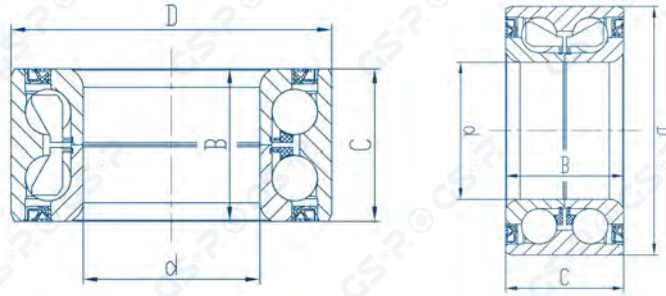

Bearing Kits

Basic Dimension Table GSP to Dimension.....

ID	GSP Ref.	BASIC DIMENSIONS(mm)				ABS
		d	D	B	C	
52	GK0969	25	52	37	37	
53	GK0975	25	52	43	43	
54	GK0976	25	55	43	43	
55	GK0X84	40	90	28	23	
56	GK0X87	49	88	46	46	
57	GK0X90	45.242/50	73.431/82	19.812/21.5	15.748/17	
58	GK0X91	42	75	37	37	
59	GK0X93	41.95	80.03	42	42	48
60	GK0X94	51	96	50	50	48
61	GK0Y03	45.3	80	48	48	
62	GK0Y05	17.462/26.988	39.878/50.292	14.605/14.732	10.668/10.668	
63	GK0Y07	25/40	52/68	22/19	18/14.5	
64	GK0Y08	28	52	18.5	12	
65	GK0Y10	54	98	50	50	48
66	GK0Y12	42	76	33	33	
67	GK0Y21	44.987	79.975	26	22	
68	GK0Y32	40	80	38	38	
69	GK0Y37	54	92	50	50	48
70	GK1314	45	84	39	39	
71	GK1320	42	75	37	37	
72	GK1324	40	68	19	14.5	
73	GK1327	35	66	32	32	
74	GK1328	25	56	32	32	
75	GK1333	29	50.292	17.5	10.668	
76	GK1333A	29	50.292	17.5	10.668	
77	GK1333B	29	50.292	17.5	10.668	
78	GK1347	49	84	43	43	
79	GK1355	39/41	75	37	37	
80	GK1356	43/45	82	37	37	
81	GK1356A	43/45	82	37	37	
82	GK1358	40	72	37	37	
83	GK1366	38.1	65.088	21.1	14	
84	GK1369	21.43/34.925	50.005/65.088	18.288/18.288	13.97/13.97	
85	GK1370	38.1	65.088	18.288	13.97	
86	GK1412	45	84.02	39	39	
87	GK1431	35	60	18.5	13	
88	GK1432	39	72	37	37	
89	GK1433	34.988	59.974	18.461	11.938	
90	GK1439	37	72.04	37	37	
91	GK1444	50	80	20	15.5	
92	GK1459	39	72	37	37	
93	GK1470	44.987	79.975	26	22	
94	GK1480	40	75	37	37	
95	GK1488	42	80.03	37	37	
96	GK1491	40	72	37	37	
97	GK1495	35	68	37	37	
98	GK1498	21.987/34.988	45.237/59.975	16.637/16.764	12.065/11.938	
99	GK1499	25	52	22	18	
100	GK1915	45.242	73.431	19.812	15.748	
101	GK1915A	45.242	73.431	19.812	15.748	
102	GK1948	42	80	45	45